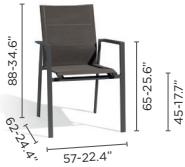

collection overview

dining armchair

optional teak armrest