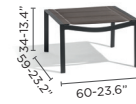

collection overview

dining armchair

optional teak armrest

lounge chair

optional teak armrest

beach chair

optional teak armrest

deck chair

optional teak armrest

footrest

lounger

lounger with arm

optional teak armrest